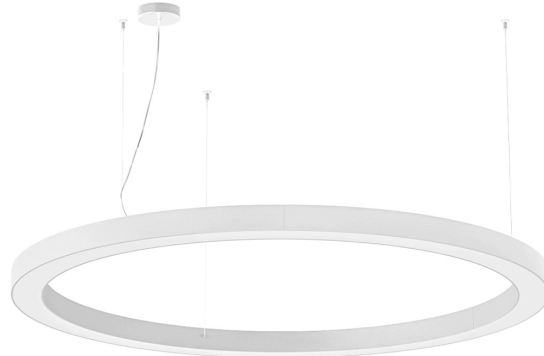

PANZERI

Silver Ring

220-240V AC dimmable (DALI/Push DIM)

L08201.180.0402

● white

Data sheet

CODE	L08201.180.0402
SYSTEM POWER CONSUMPTION	110W
EFFICACY	71.36lm/W
LIGHT SOURCE	LED
LIGHT SOURCE LIFETIME	L80 (B20) 80.000h
COLOUR TEMPERATURE	3000K Ra>90
LIGHT DISTRIBUTION	diffused
POWER SUPPLY	220-240V AC
FREQUENCY	50/60Hz
ELECTRICAL CONFIGURATION	dimmable (DALI/Push DIM)
DRIVER	integrated included
NOMINAL LUMINOUS FLUX	15716lm
LUMEN OUTPUT	7850lm
EFFICIENCY	49.9%
WEIGHT	20,77 Kg
PROTECTION DEGREE	IP40
COLOUR TOLLERANCES	SDCM 3
GLOW WIRE TEST PERFORMANCE	850°
PACKING DIMENSIONS (CM)	203,0 x 18,0 x 203,0

Suspension lighting fixture for interiors, with direct light emission. Pickled sheet metal structure in polyacrylic paint. Aluminium dissipation plates. Pickled sheet metal covers in white, black or bronze polyacrylic paint, or with gold leaf coating. Diffuser in modelled polycarbonate with opaline finish. Suspension kit with griplocks and 5m (196,9") long steel cables. 5m (196,9") long power cable in transparent PVC. Power canopy with galvanized sheet metal ceiling bracket and pickled sheet metal covering in white, black or bronze polyacrylic paint, or with gold leaf coating.