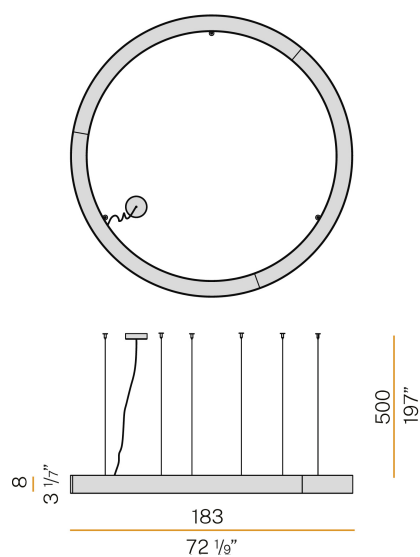

PANZERI

Silver Ring

220-240V AC dimmable (DALI/Push DIM)

L08201.180.0402

● white

Data sheet

CODE	L08201.180.0402
SYSTEM POWER CONSUMPTION	110W
EFFICACY	71.36lm/W
LIGHT SOURCE	LED
LIGHT SOURCE LIFETIME	L80 (B20) 80.000h
COLOUR TEMPERATURE	3000K Ra>90
LIGHT DISTRIBUTION	diffused
POWER SUPPLY	220-240V AC
FREQUENCY	50/60Hz
ELECTRICAL CONFIGURATION	dimmable (DALI/Push DIM)
DRIVER	integrated included
NOMINAL LUMINOUS FLUX	15716lm
LUMEN OUTPUT	7850lm
EFFICIENCY	49.9%
WEIGHT	20,77 Kg
PROTECTION DEGREE	IP40
COLOUR TOLLERANCES	SDCM 3
GLOW WIRE TEST PERFORMANCE	850°
PACKING DIMENSIONS (CM)	203,0 x 18,0 x 203,0

Suspension lighting fixture for interiors, with direct light emission. Pickled sheet metal structure in polyacrylic paint. Aluminium dissipation plates. Pickled sheet metal covers in white, black or bronze polyacrylic paint, or with gold leaf coating. Diffuser in modelled polycarbonate with opaline finish. Suspension kit with griplocks and 5m (196,9") long steel cables. 5m (196,9") long power cable in transparent PVC. Power canopy with galvanized sheet metal ceiling bracket and pickled sheet metal covering in white, black or bronze polyacrylic paint, or with gold leaf coating.

Technical drawing

Polar diagram